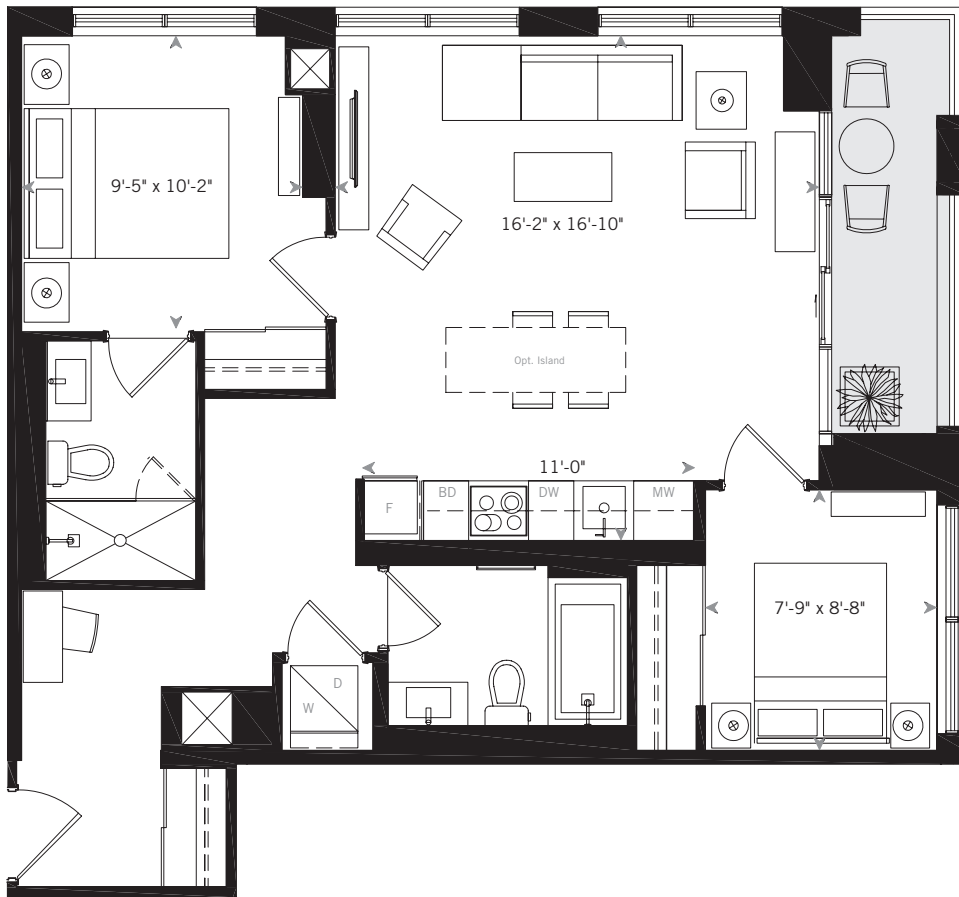

NORTH

6TH - 28TH FLOOR

Concert reserves the right to make modifications and changes to the floor plans, project design, specifications and features. Suite size, dimensions and floor plan layouts are approximate and may vary. E & O.E. September 2014.

C1
1 BEDROOM+DEN
500 SQ.FT.

6TH - 28TH FLOOR

C3
1 BEDROOM+DEN
591 SQ.FT.

NORTH

6TH - 28TH FLOOR

C5
1 BEDROOM+DEN
618 SQ.FT.

D2
2 BEDROOM
769 SQ.FT.

NORTH

6TH - 28TH FLOOR

D6
2 BEDROOM
 855 SQ.FT.

3RD - 4TH FLOOR

6TH - 28TH FLOOR

Concert reserves the right to make modifications and changes to the floor plans, project design, specifications and features. Suite size, dimensions and floor plan layouts are approximate and may vary. E & O.E. September 2014.