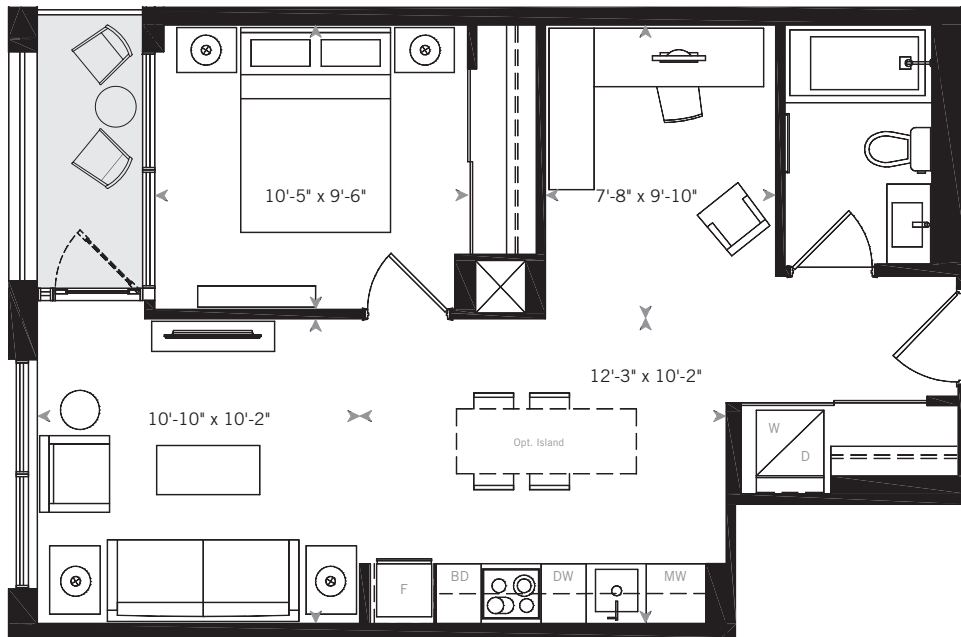

NORTH

6TH - 28TH FLOOR

Concert reserves the right to make modifications and changes to the floor plans, project design, specifications and features. Suite size, dimensions and floor plan layouts are approximate and may vary. E & O.E. September 2014.

C1
1 BEDROOM+DEN
500 SQ.FT.

6TH - 28TH FLOOR

C3
1 BEDROOM+DEN
591 SQ.FT.

NORTH

6TH - 28TH FLOOR

C5
1 BEDROOM+DEN
618 SQ.FT.

D2
2 BEDROOM
769 SQ.FT.

NORTH

6TH - 28TH FLOOR

D6
2 BEDROOM
 855 SQ.FT.

3RD - 4TH FLOOR

6TH - 28TH FLOOR

Concert reserves the right to make modifications and changes to the floor plans, project design, specifications and features. Suite size, dimensions and floor plan layouts are approximate and may vary. E & O.E. September 2014.