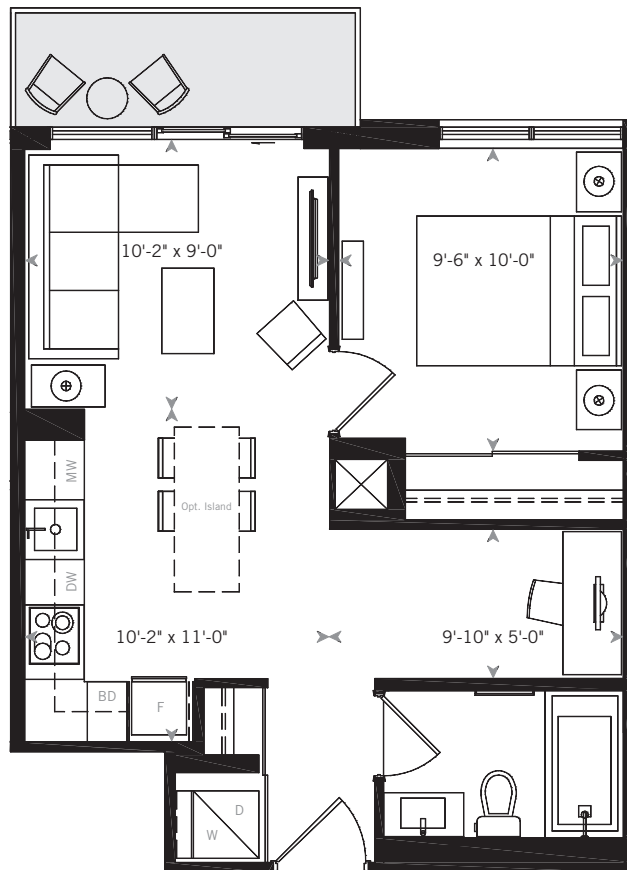

NORTH

6TH - 28TH FLOOR

Concert reserves the right to make modifications and changes to the floor plans, project design, specifications and features. Suite size, dimensions and floor plan layouts are approximate and may vary. E & O.E. September 2014.

C1
1 BEDROOM+DEN
500 SQ.FT.

6TH - 28TH FLOOR

C3
1 BEDROOM+DEN
591 SQ.FT.

NORTH

6TH - 28TH FLOOR

C5
1 BEDROOM+DEN
618 SQ.FT.

D2
2 BEDROOM
769 SQ.FT.

NORTH

6TH - 28TH FLOOR

D6
2 BEDROOM
 855 SQ.FT.

3RD - 4TH FLOOR

6TH - 28TH FLOOR

Concert reserves the right to make modifications and changes to the floor plans, project design, specifications and features. Suite size, dimensions and floor plan layouts are approximate and may vary. E & O.E. September 2014.