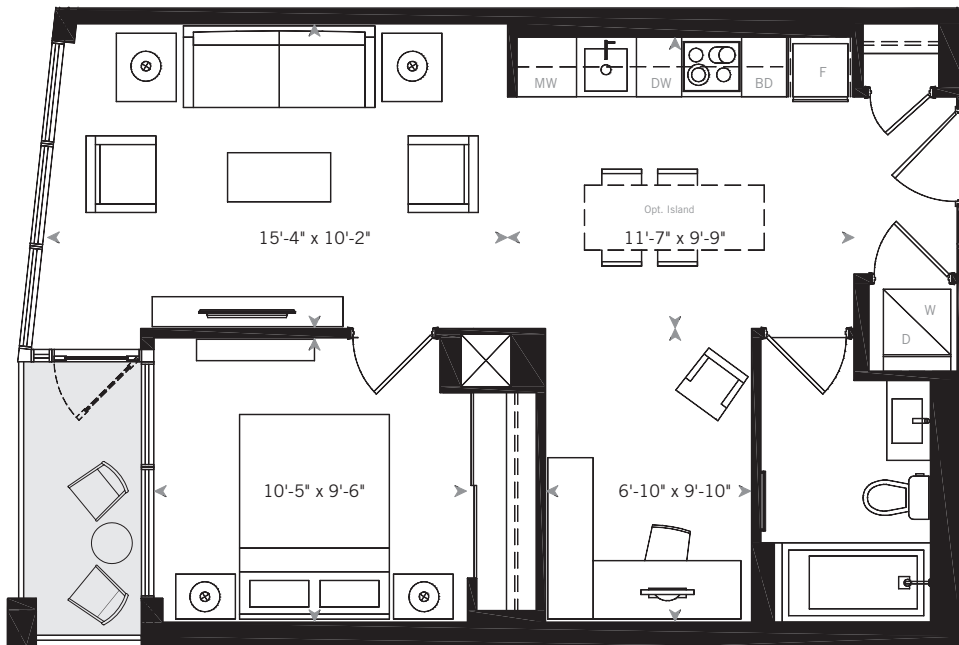

NORTH

6TH - 28TH FLOOR

Concert reserves the right to make modifications and changes to the floor plans, project design, specifications and features. Suite size, dimensions and floor plan layouts are approximate and may vary. E & O.E. September 2014.

C1
1 BEDROOM+DEN
500 SQ.FT.

6TH - 28TH FLOOR

C3
1 BEDROOM+DEN
591 SQ.FT.

NORTH

6TH - 28TH FLOOR

C5
1 BEDROOM+DEN
618 SQ.FT.

D2
2 BEDROOM
769 SQ.FT.

NORTH

6TH - 28TH FLOOR

D6
2 BEDROOM
 855 SQ.FT.

3RD - 4TH FLOOR

6TH - 28TH FLOOR

Concert reserves the right to make modifications and changes to the floor plans, project design, specifications and features. Suite size, dimensions and floor plan layouts are approximate and may vary. E & O.E. September 2014.