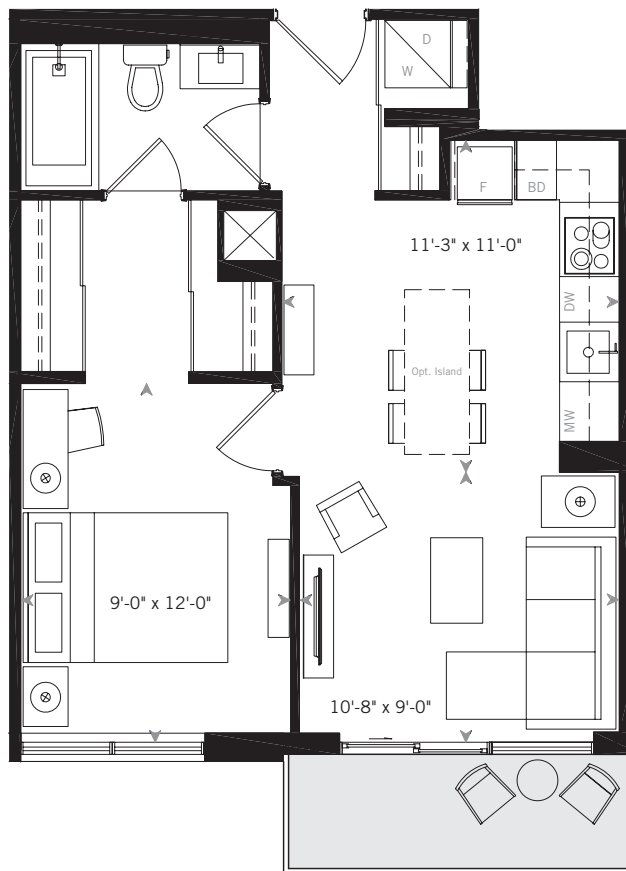

FLOOR PLANS

David Vu & Brigitte Obregon Brokers
RE/MAX Ultimate Realty Inc., Brokerage
Cell: 416-258-8493 Cell: 416-371-3116
Fax: 416-352-7710
Email: info@gta-homes.com
WWW.GTA-HOMES.COM

CONCERT™

B1
1 BEDROOM
500 SQ.FT.

NORTH

6TH - 28TH FLOOR

Concert reserves the right to make modifications and changes to the floor plans, project design, specifications and features. Suite size, dimensions and floor plan layouts are approximate and may vary. E & O.E. September 2014.

C1
1 BEDROOM+DEN
500 SQ.FT.

6TH - 28TH FLOOR

C3
1 BEDROOM+DEN
591 SQ.FT.

NORTH

6TH - 28TH FLOOR

C5
1 BEDROOM+DEN
618 SQ.FT.

D2
2 BEDROOM
769 SQ.FT.

NORTH

6TH - 28TH FLOOR

D6
2 BEDROOM
 855 SQ.FT.

3RD - 4TH FLOOR

6TH - 28TH FLOOR

Concert reserves the right to make modifications and changes to the floor plans, project design, specifications and features. Suite size, dimensions and floor plan layouts are approximate and may vary. E & O.E. September 2014.